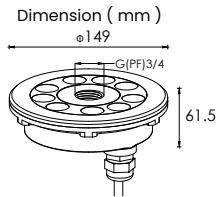

UNDERWATER LIGHT

Underwater Light | ZERN-UWLH

ZERON

NEW LIGHT NEW LIFE

Underwater Light

ZERN-UWL-UWLH-15,5W

3.000K   4.000K   5.000K   6.000K

■ Specification

Daya (W)	Input Voltage	Frequency Amp	LED Efikasi	Total Lumen	CRI	Temperatur Warna	Proteksi	Material
15,5W	DC 12V, 24V	50/60Hz	100Lm/W	1.550Lm	>80Ra (Optional >90Ra)	3000K-6000K, RGB	IP68	Hard chromeplated molding shaped stainless steel

Model : ZERN-UWLH-15,5W

Light Distribution Curve

Application

* Easy maintenance

- Modular LED for easy replacement
- Opening and closing possible of LED module part and power supply part
- Customizable beam angle
- Temperature max 50°