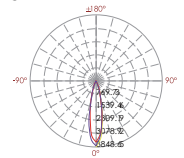

Light Distribution Curve